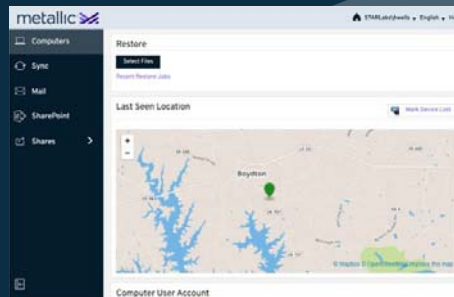

Safeguard your remote workforce with fast and secure endpoint protection

Metallic® Endpoint Backup delivers proven, award-winning data protection for your remote workforce – all with the simplicity of SaaS. Built on industry-leading Commvault technology and powered by Microsoft Azure, Metallic ensures employee laptop and desktop data is protected, compliant, and recoverable from today's threats.

Protect laptop and desktop data

- ✓ Centrally deploy, manage, and protect endpoint data
- ✓ Rapidly recover from deletion or malicious attack
- ✓ Reduce your IT burden with user self-service restore options

Reduced risk

A system's only as strong as its most vulnerable laptop or desktop. Metallic secures valuable endpoint backup, so your data stays secure, stays compliant, and stays rapidly recoverable from user deletion, corruption, or ransomware attack.

- Automated, silent backups without impacting user productivity
- Secure erase, geo-location, and remote wipe functions
- Granular search, point-in-time, and cross-OS restore options
- eDiscovery capabilities like compliance search & export
- Self-service user search and recovery capabilities

Enterprise-grade security

Secure your workforce, wherever it may be. With stringent security standards, privacy protocols, and zero-trust access controls built-in, Metallic provides enterprise-grade security for businesses of all sizes to help combat today's data loss threats.

- Anomaly detection to identify ransomware and abnormal file access patterns
- Air-gapped and immutable data backup copies
- At-rest and in-flight data encryption
- Role-based, SSO, SAML authentication controls
- SOC2, ISO 27001, and GDPR compliant

No compromise SaaS

With Metallic® Endpoint Backup, you get cost-effective data protection without the complexity. Metallic means frictionless deployments, remote management, and hassle-free maintenance. SaaS that's industry-proven to reduce costs and eliminate headaches – without compromise.

- Unlimited cloud storage and one year of retention included
- No hardware, installation, or large upfront capital investments
- Zero egress fees or hidden storage charges
- Automatic updates and maintenance built-in

*Extended data retention also available

Supported Platforms and Applications

Applications

1. Linux
2. Fedora release 29 to current
   - Debian 9.x to current
   - SLES 11.x to 15.x
   - RHEL/CentOS 7.x and 8.x
   - Ubuntu 8.04 to 18.10
   - MacOS Sierra to MacOS Mojave

Windows

- Windows clients – Windows 7 to Windows 10

Storage

- Unlimited Azure storage included with one year of retention. Extended retention options also available.

Editions available

- Metallic Endpoint Backup Essentials Edition
- Metallic Endpoint Backup eDiscovery Edition